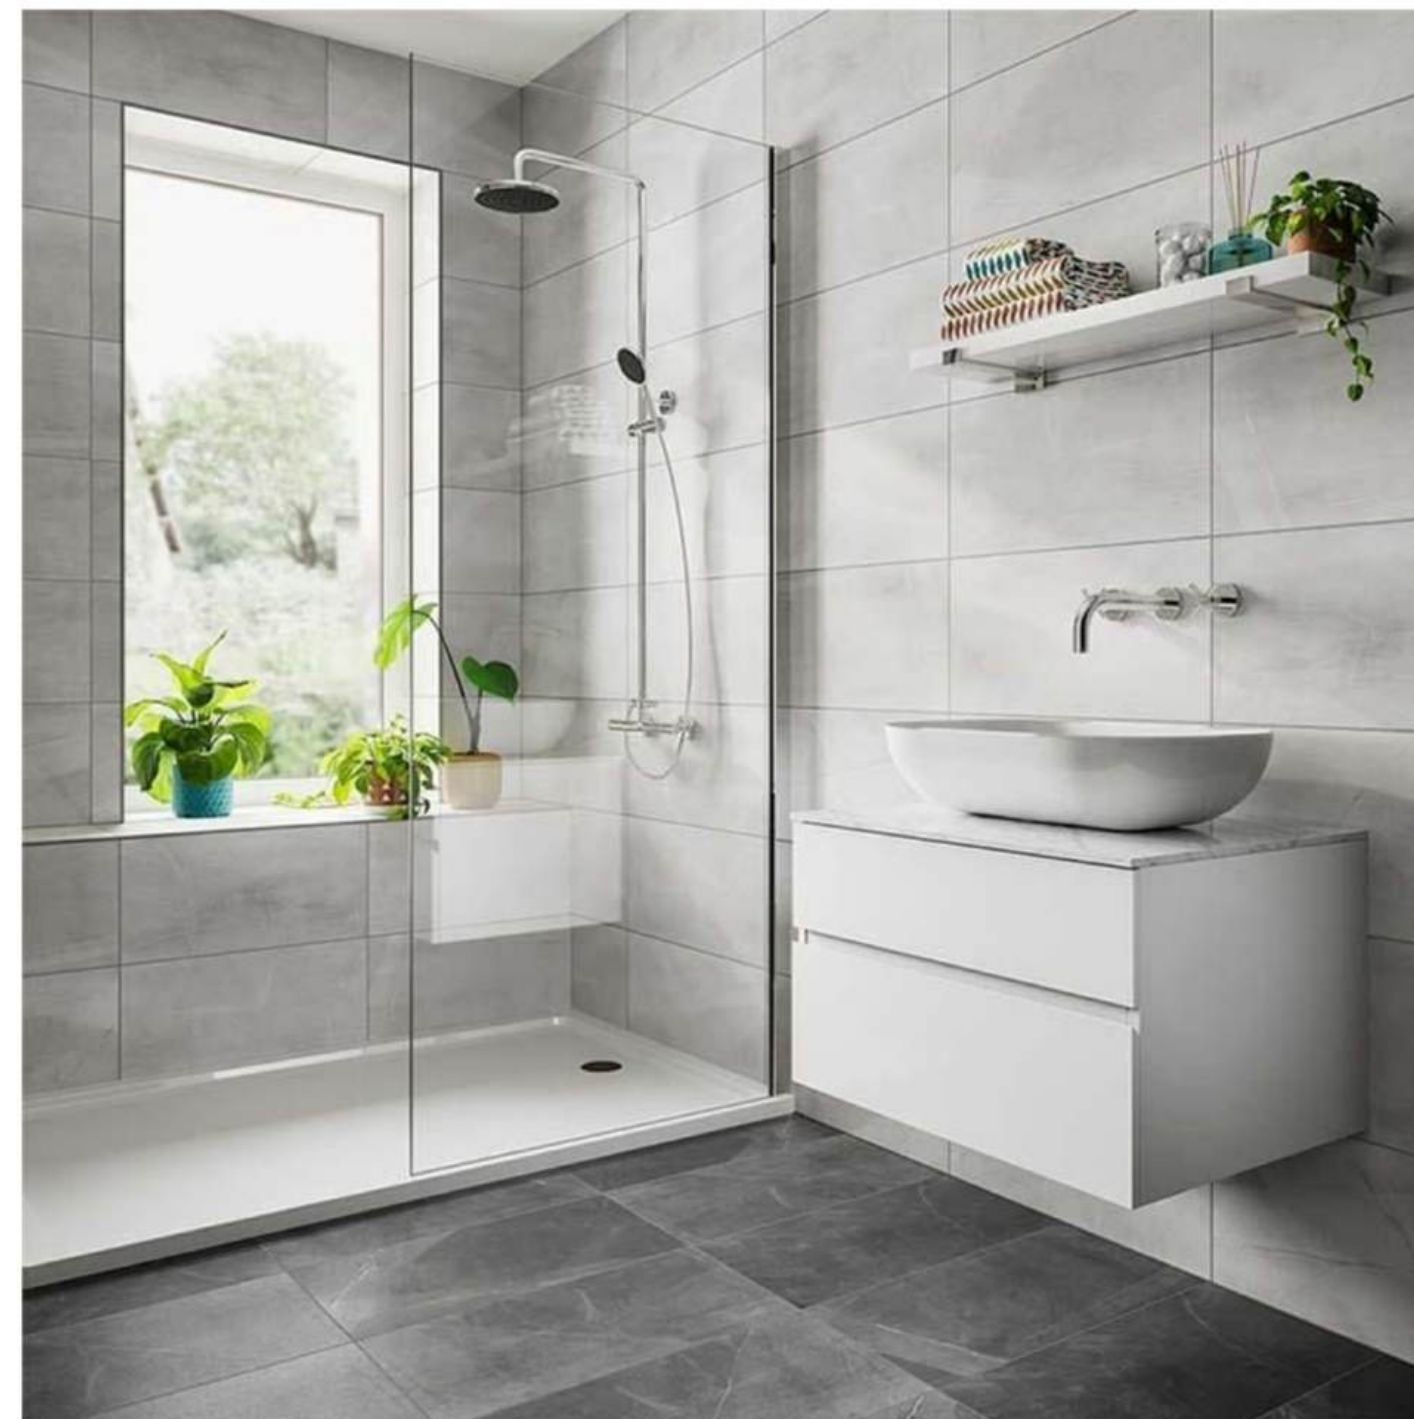

DALLAS GREY
300 X 600