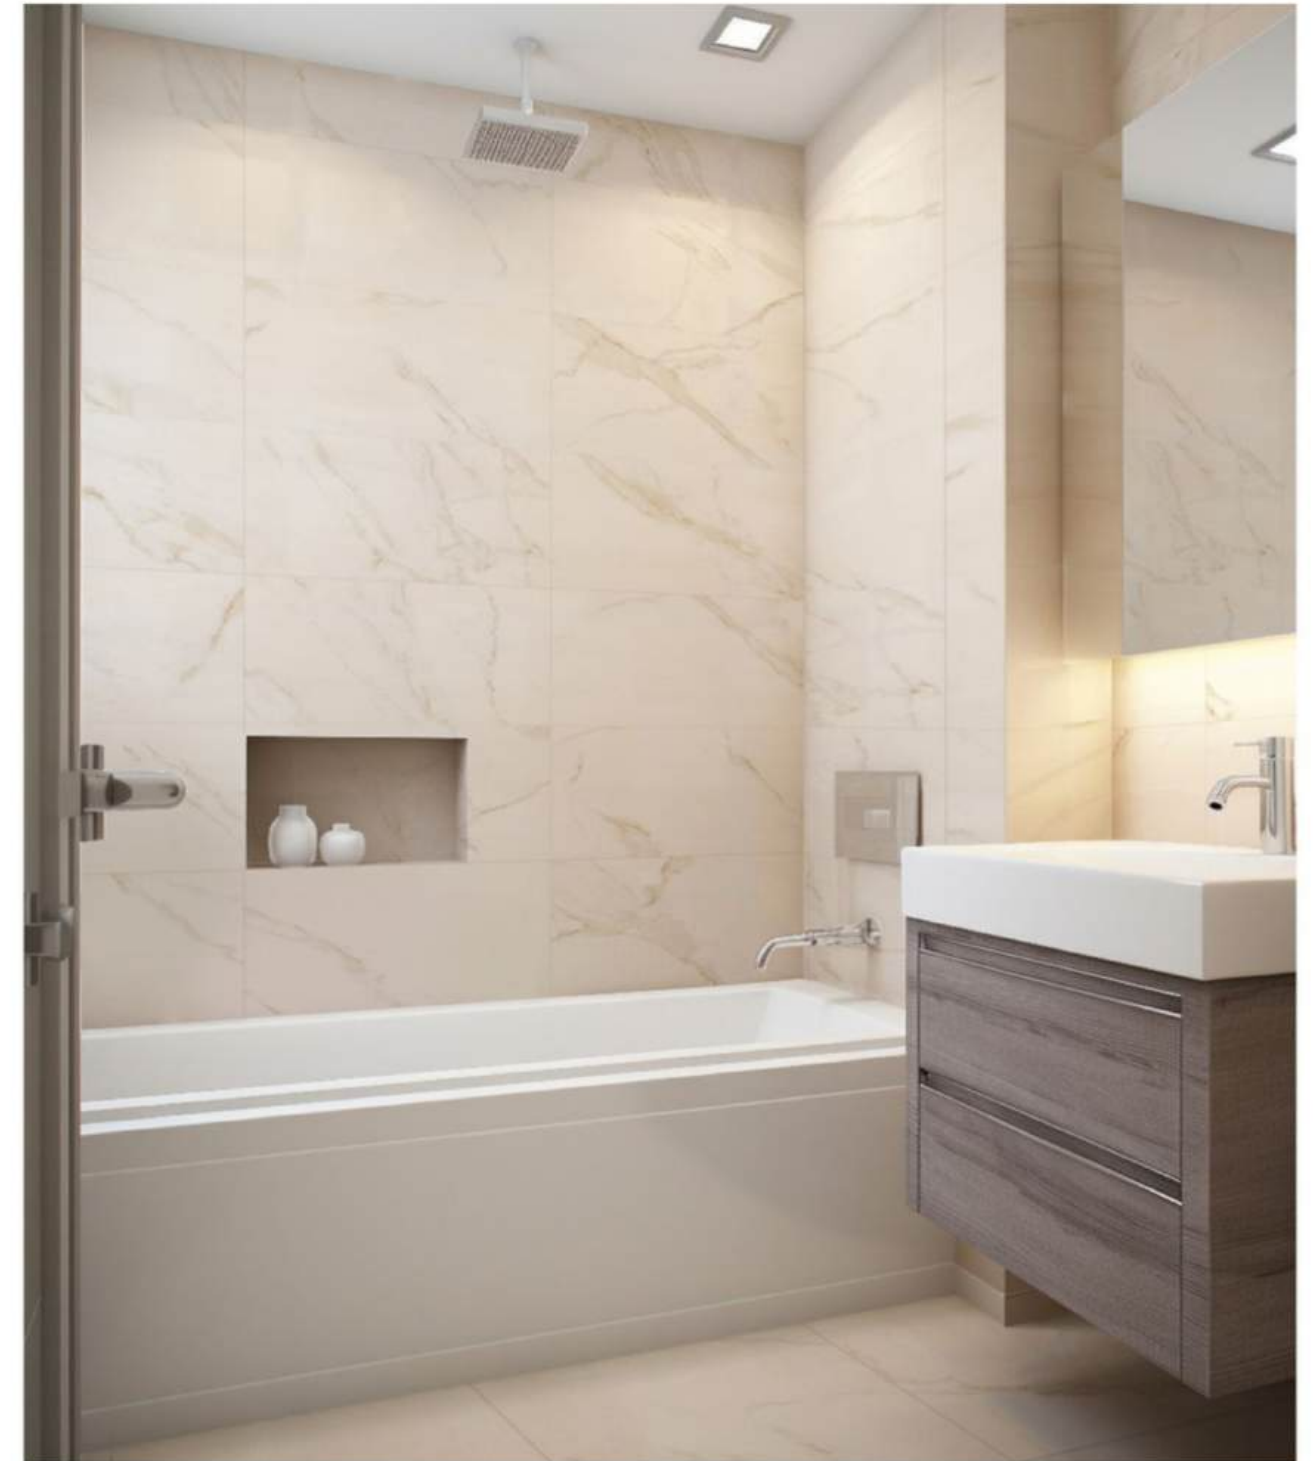

MEDICI CALACATTA GOLD
MATT MARBLE EFFECT
300 X 600