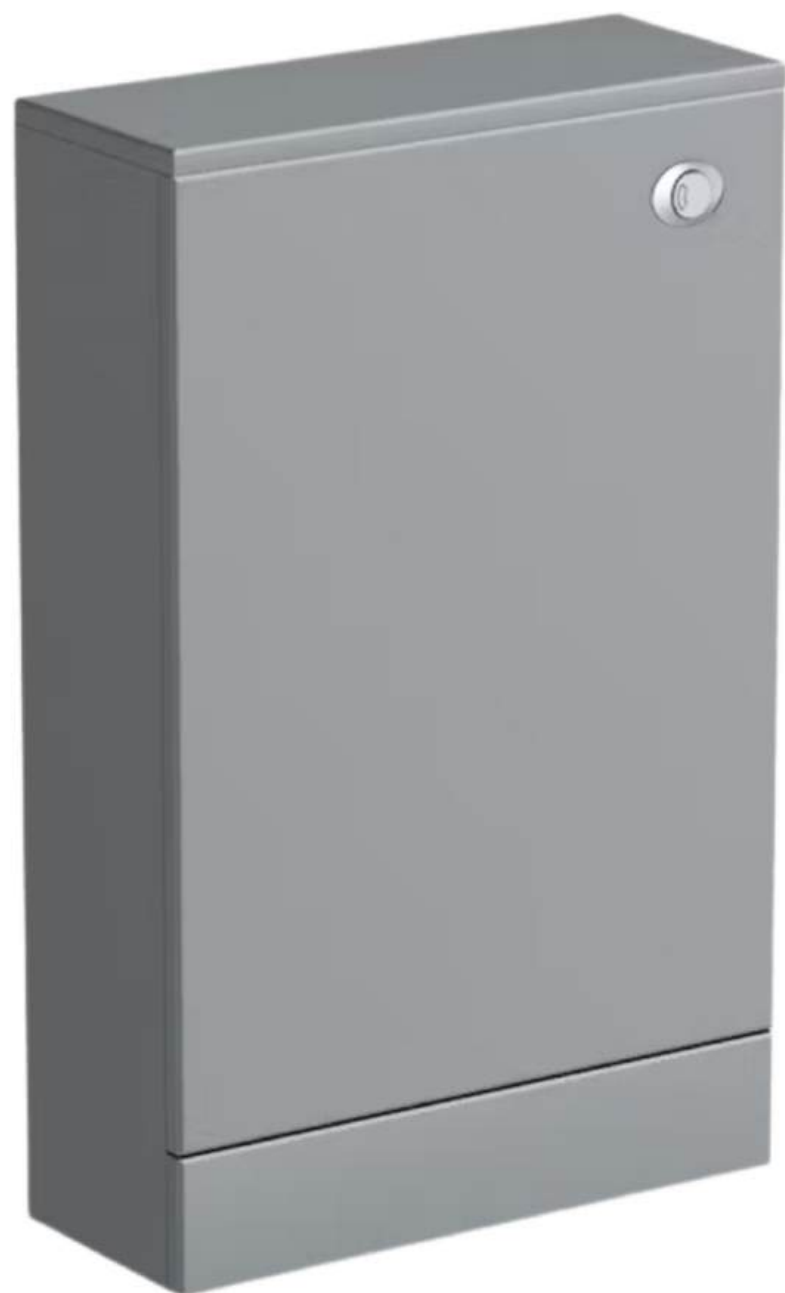

M A L H A M W C U N I T W I T H O R I E N T
B T W W C & S O F T C L O S E S E A T

D O V E G R E Y G L O S S
O R P E A R L G R E Y M A T T

Additional charge