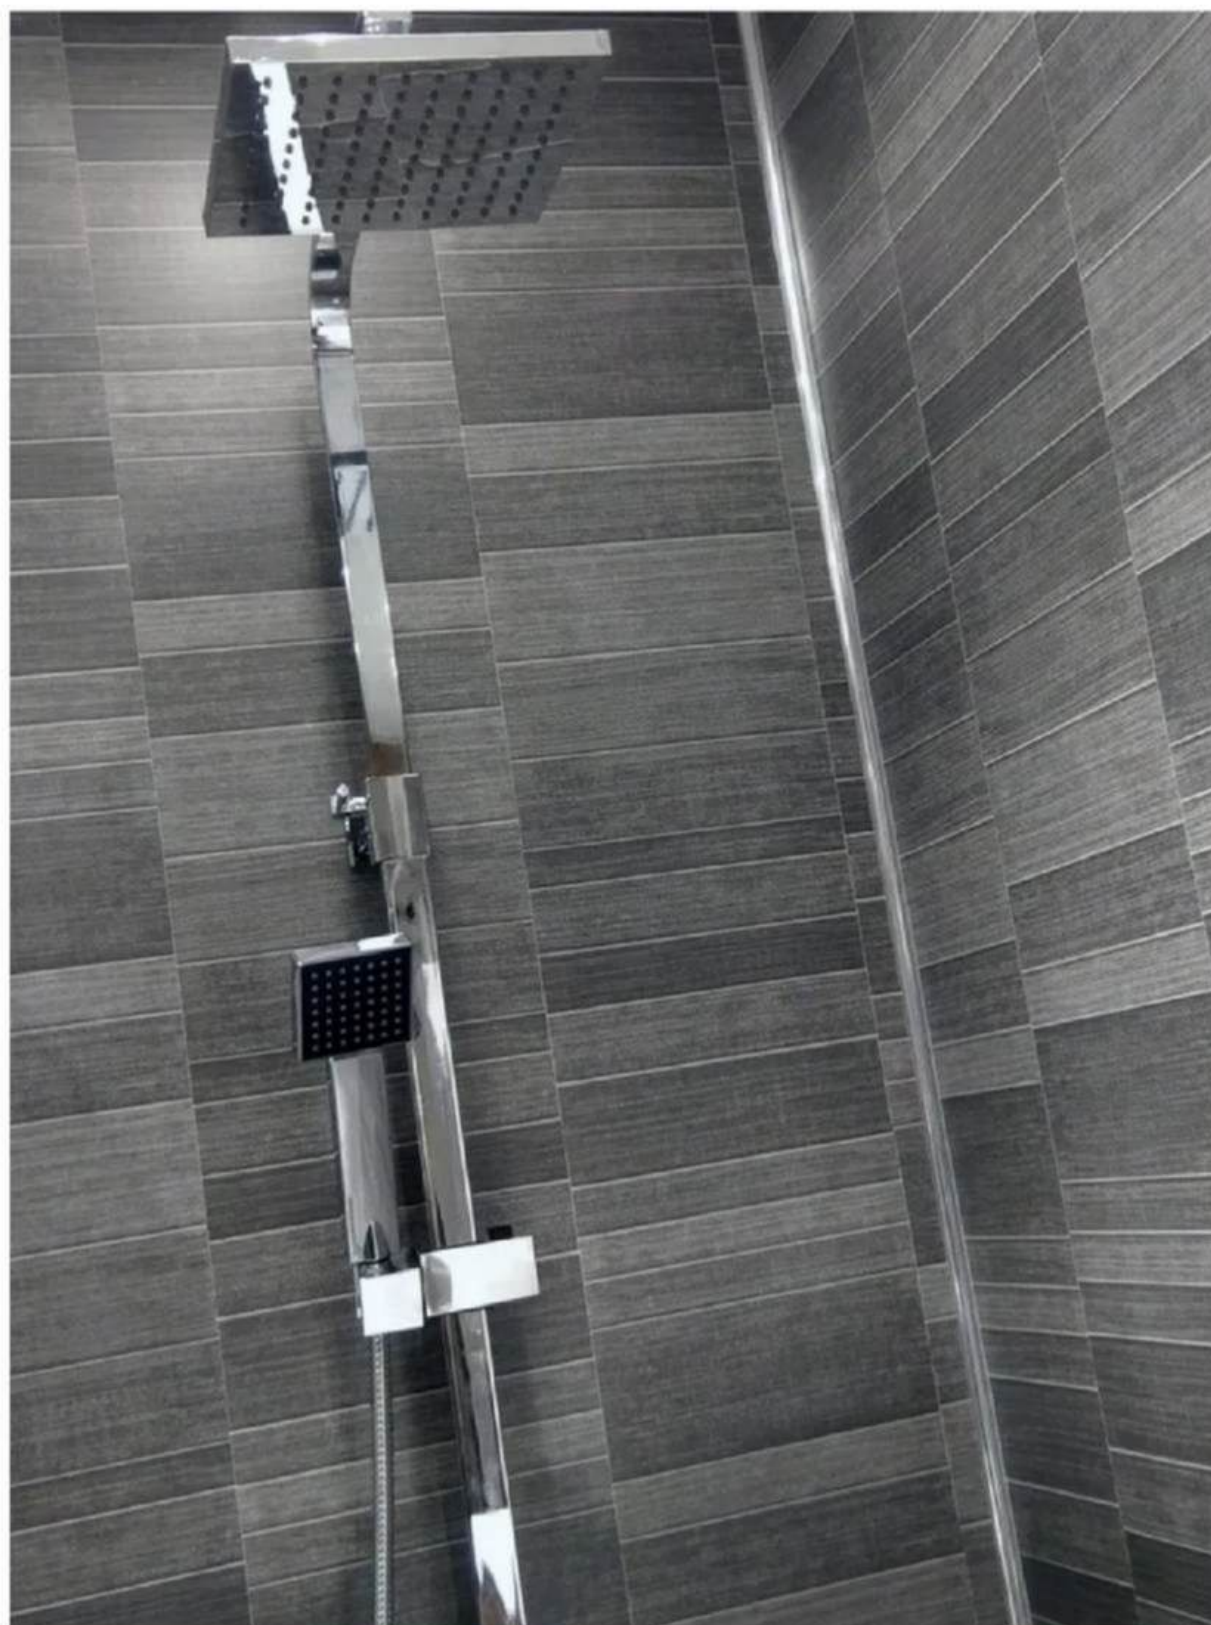

GRAPHITE TILE SMALL