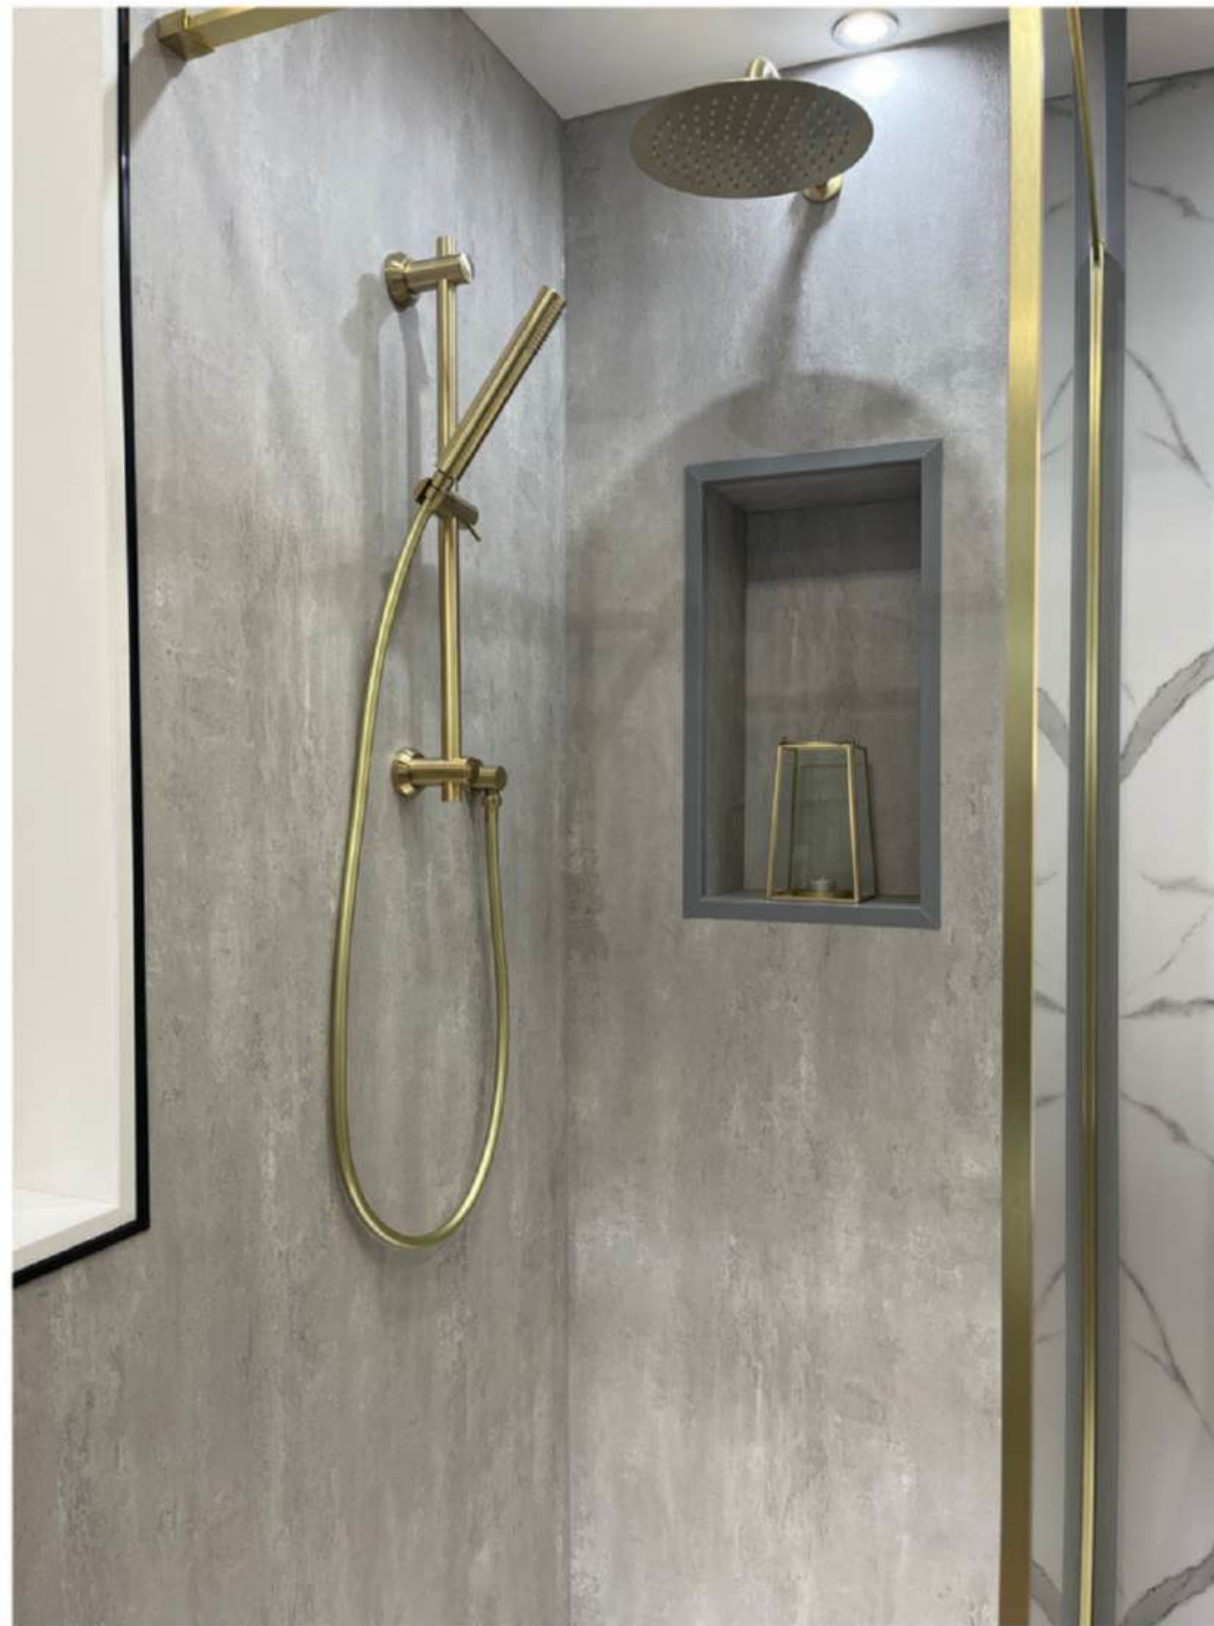

CEMENTO LEGGERO