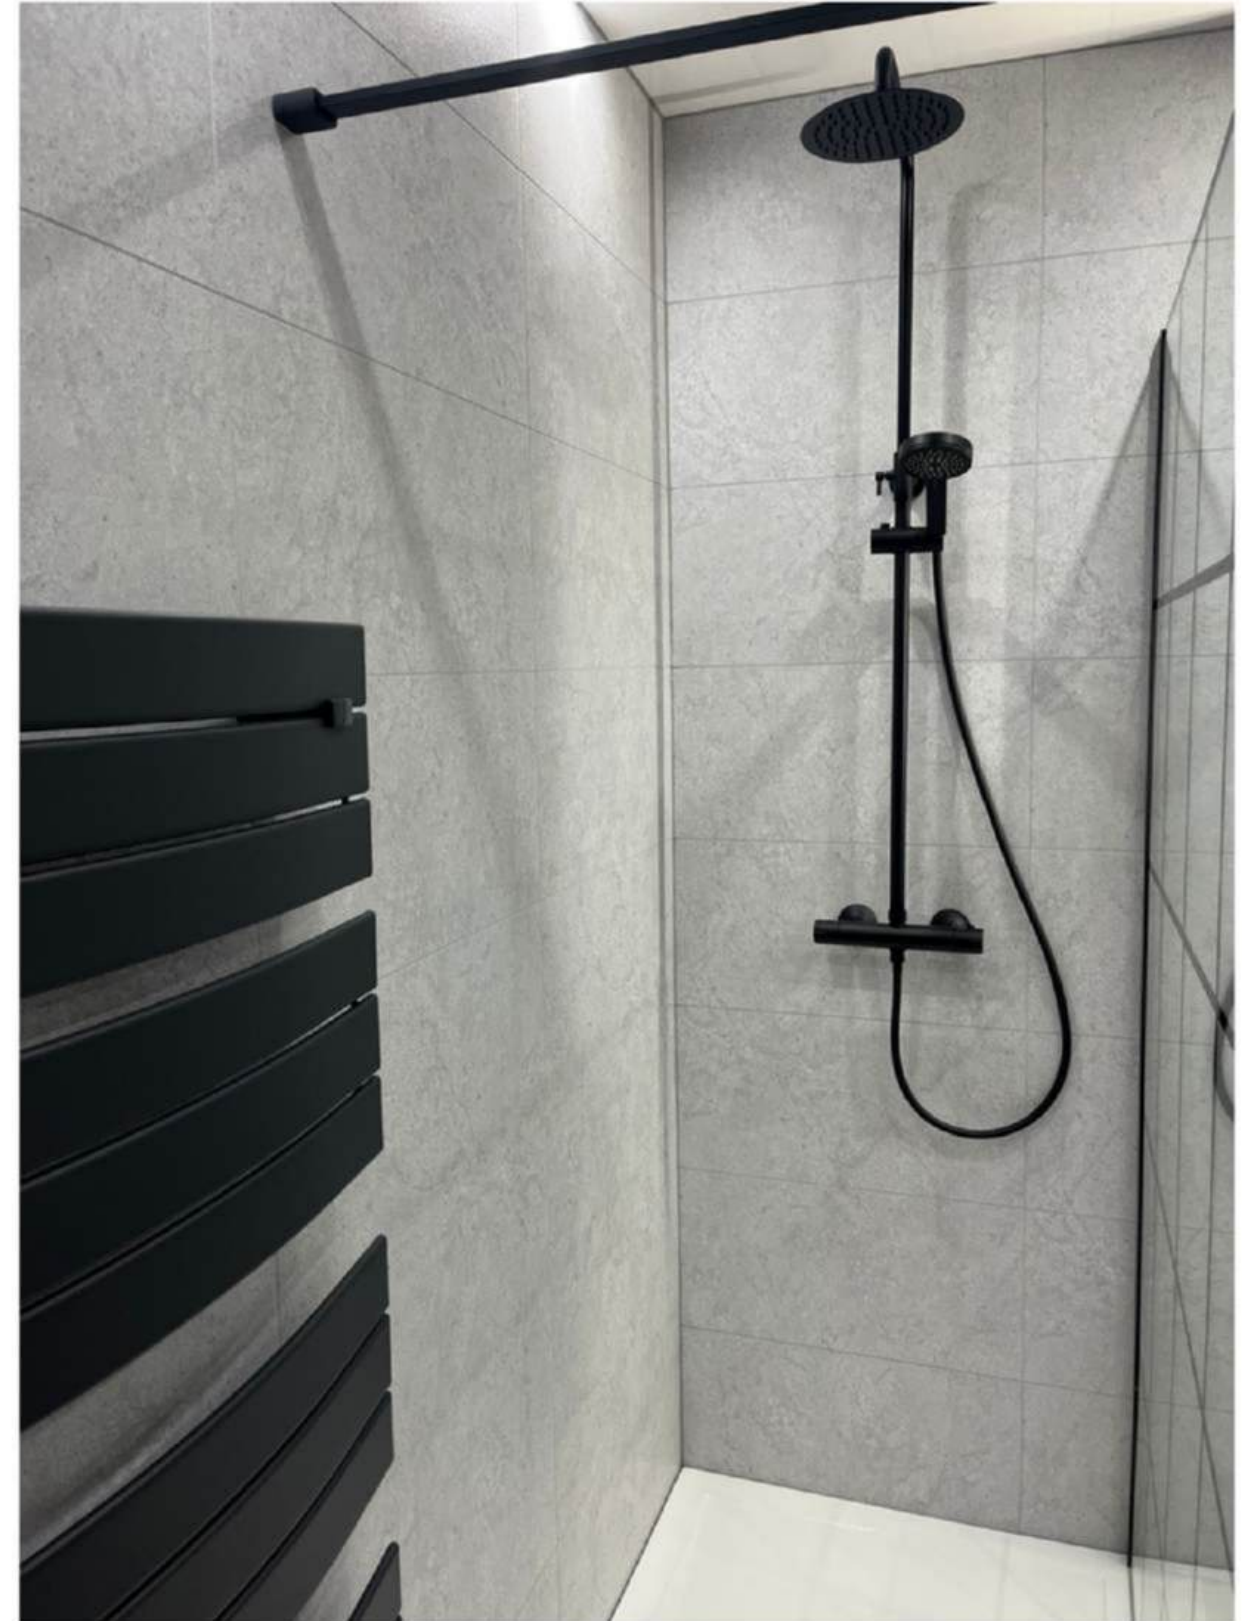

SILVER MIST