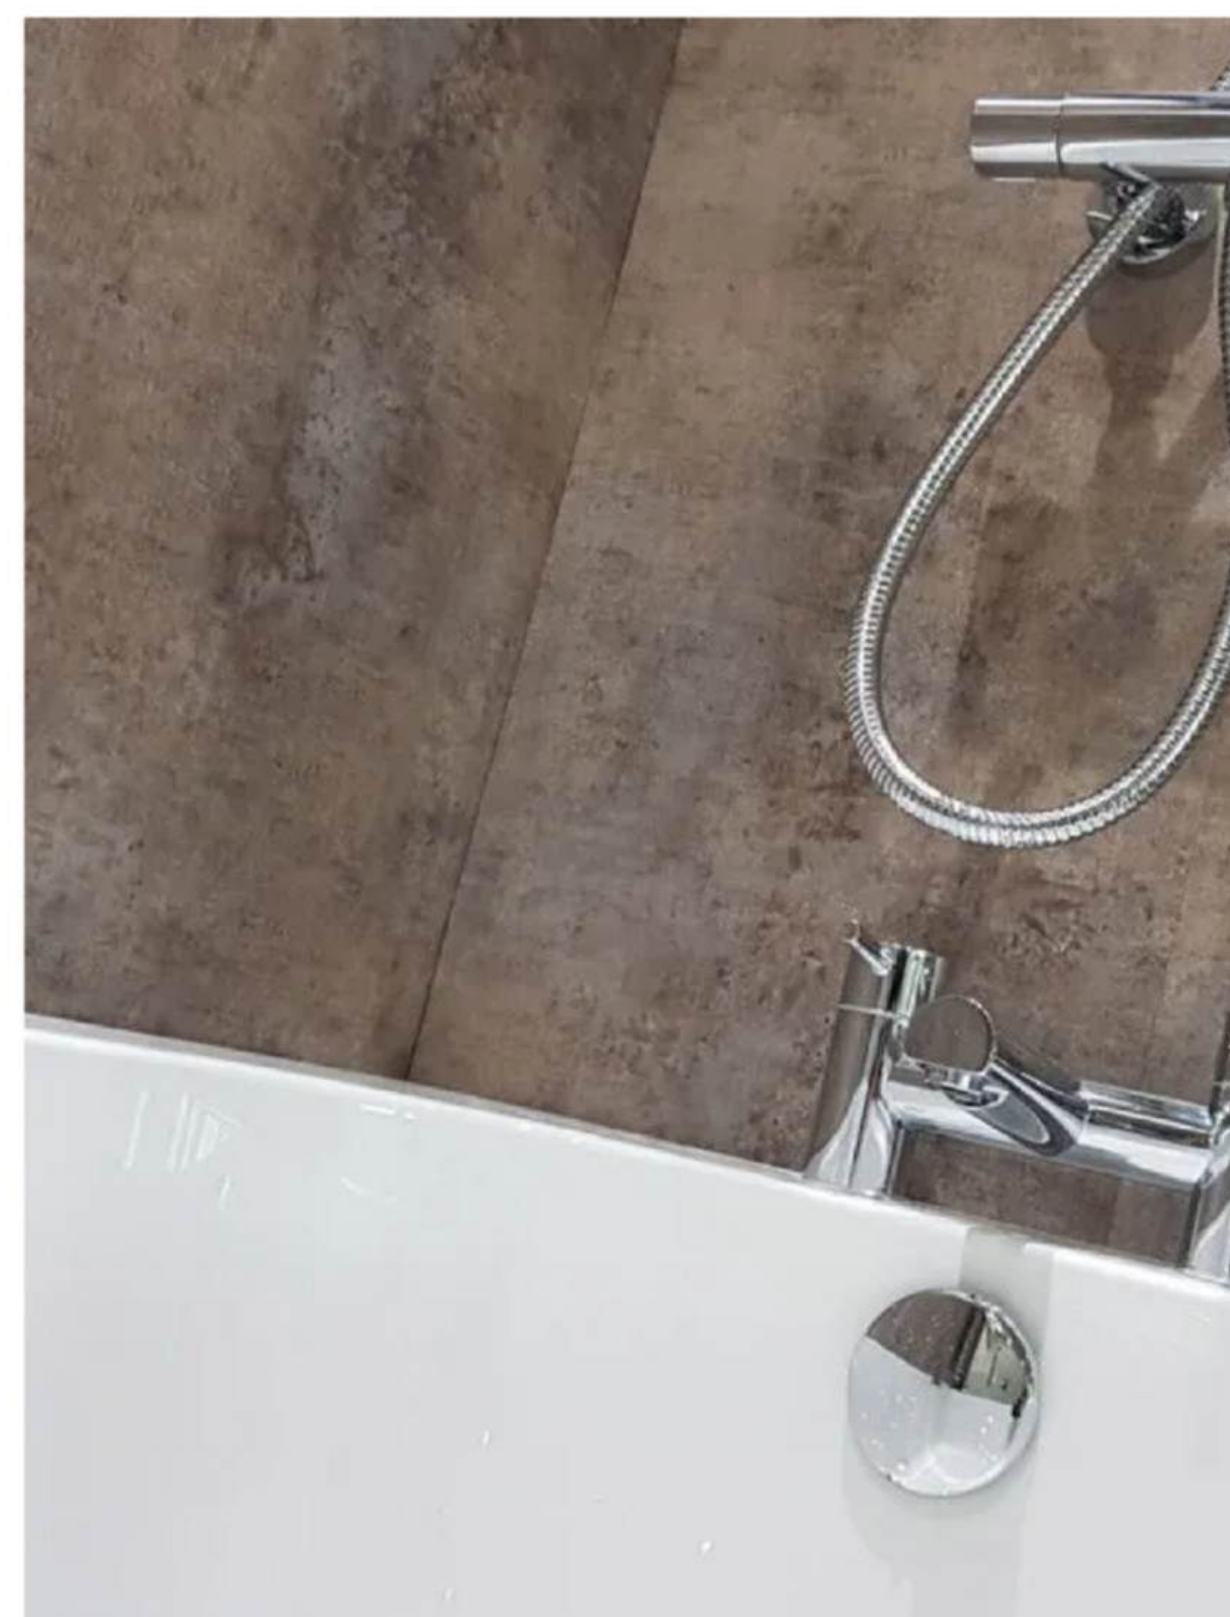

B A S A L T S L A T E